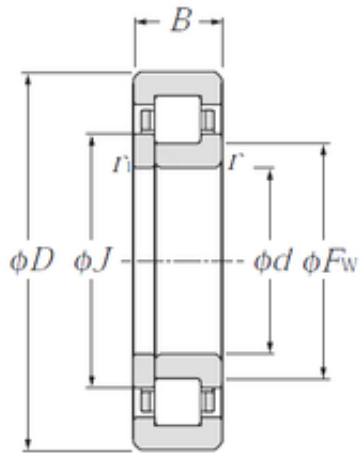

JAPAN IMPORTED BEARINGS CO., LTD

55 mm x 120 mm x 29 mm CYSD NUP311E
cylindrical roller bearings

Bearing No. NUP311E

Size	55x120x29 mm
Bore Diameter	55 mm
Outer Diameter	120 mm
Width	29 mm
d	55 mm
Fw	70,5 mm
D	120 mm
B	29 mm
C	29 mm
Weight	1,53 Kg
Basic dynamic load rating (C)	138 kN
Basic static load rating (C0)	128 kN
(Grease) Lubrication Speed	4800 r/min

NUP311E Bearing 2D drawings and 3D CAD models