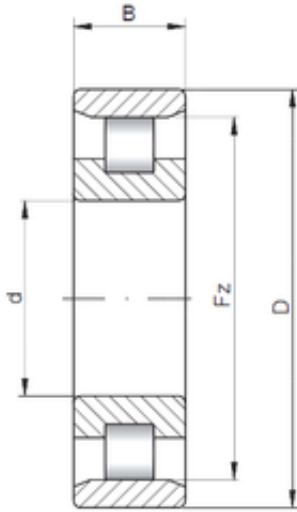

## JAPAN IMPORTED BEARINGS CO., LTD

55 mm x 120 mm x 29 mm Loyal N311 E  
cylindrical roller bearings

Bearing No. N311 E

Size	55x120x29 mm
Bore Diameter	55 mm
Outer Diameter	120 mm
Width	29 mm
d	55 mm
D	120 mm
Ew	106,5 mm
B	29 mm
C	29 mm
Weight	1,44 Kg
Basic dynamic load rating (C)	111 kN
Basic static load rating (C0)	111 kN
(Grease) Lubrication Speed	5100 r/min

N311 E Bearing 2D drawings and 3D CAD models