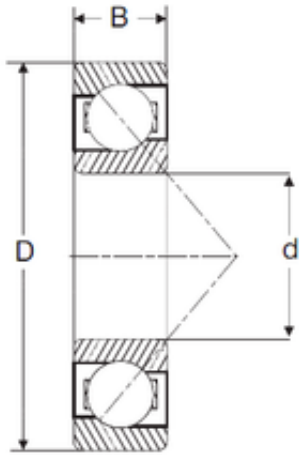

JAPAN IMPORTED BEARINGS CO., LTD

55 mm x 120 mm x 29 mm SIGMA 7311-B
angular contact ball bearings

Bearing No. 7311-B

Size	55x120x29 mm
Bore Diameter	55 mm
Outer Diameter	120 mm
Width	29 mm
d	55 mm
D	120 mm
B	29 mm
C	29 mm

7311-B Bearing 2D drawings and 3D CAD models