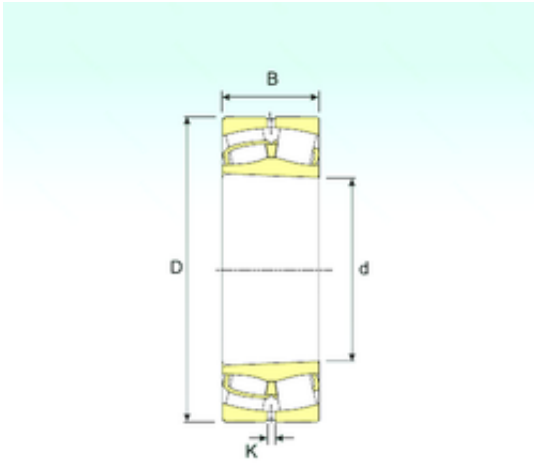

JAPAN IMPORTED BEARINGS CO., LTD

22210 K Bearing 2D drawings and 3D CAD models

50 mm x 90 mm x 23 mm ISB 22210 K spherical roller bearings

Bearing No. 22210 K

Size	50x90x23 mm
Bore Diameter	50 mm
Outer Diameter	90 mm
Width	23 mm
d	50 mm
D	90 mm
B	23 mm
C	23 mm
K	3 mm
Weight	0,63 Kg
Basic dynamic load rating (C)	102 kN
Basic static load rating (C0)	106 kN
(Grease) Lubrication Speed	7267,5 r/min