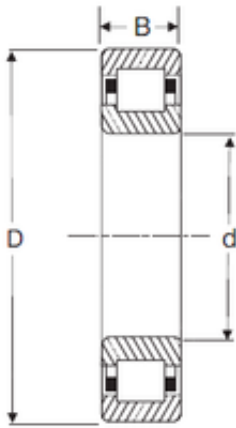

JAPAN IMPORTED BEARINGS CO., LTD

50 mm x 90 mm x 23 mm SIGMA NUP 2210
cylindrical roller bearings

Bearing No. NUP 2210

Size	50x90x23 mm
Bore Diameter	50 mm
Outer Diameter	90 mm
Width	23 mm
d	50 mm
D	90 mm
B	23 mm
C	23 mm

NUP 2210 Bearing 2D drawings and 3D CAD models