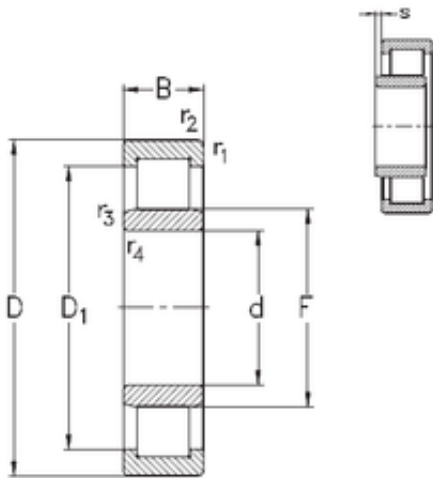

JAPAN IMPORTED BEARINGS CO., LTD

50 mm x 90 mm x 23 mm NKE NU2210-E-MPA cylindrical roller bearings

Bearing No. NU2210-E-MPA

Size	50x90x23 mm
Bore Diameter	50 mm
Outer Diameter	90 mm
Width	23 mm
d	50 mm
F	59,5 mm
D	90 mm
B	23 mm
C	23 mm
r1 min.	1,1 mm
r2 min.	1,1 mm
r3 min.	1,1 mm
r4 min.	1,1 mm
S	1,3 mm
Weight	0,65 Kg
Basic dynamic load rating (C)	88 kN
Basic static load rating (C0)	91 kN

NU2210-E-MPA Bearing 2D drawings and 3D CAD models