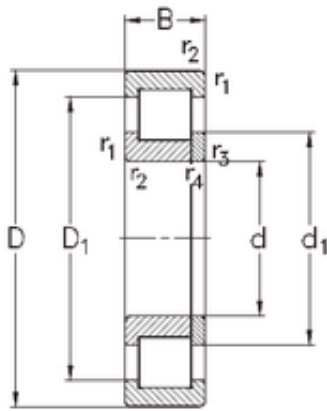

JAPAN IMPORTED BEARINGS CO., LTD

50 mm x 90 mm x 23 mm NKE NUP2210-E-M6 cylindrical roller bearings

Bearing No. NUP2210-E-M6

Size	50x90x23 mm
Bore Diameter	50 mm
Outer Diameter	90 mm
Width	23 mm
d	50 mm
F	59,5 mm
D	90 mm
B	23 mm
C	23 mm
r1 min.	1,1 mm
r2 min.	1,1 mm
r3 min.	1,1 mm
r4 min.	1,1 mm
Weight	0,65 Kg
Basic dynamic load rating (C)	88 kN
Basic static load rating (C0)	91 kN

NUP2210-E-M6 Bearing 2D drawings and 3D CAD models