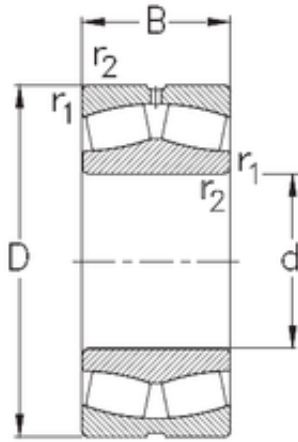

JAPAN IMPORTED BEARINGS CO., LTD

50 mm x 90 mm x 23 mm NKE 22210-E-W33
spherical roller bearings

Bearing No. 22210-E-W33

Size	50x90x23 mm
Bore Diameter	50 mm
Outer Diameter	90 mm
Width	23 mm
d	50 mm
D	90 mm
B	23 mm
C	23 mm
r1 min.	1,1 mm
r2 min.	1,1 mm
Weight	0,59 Kg
Basic dynamic load rating (C)	105 kN
Basic static load rating (C0)	124 kN
Limiting speed	9500 r/min
Calculation factor (e)	0,24
Calculation factor (Y0)	2,8
Calculation factor (Y1)	2,8

22210-E-W33 Bearing 2D drawings and 3D CAD models