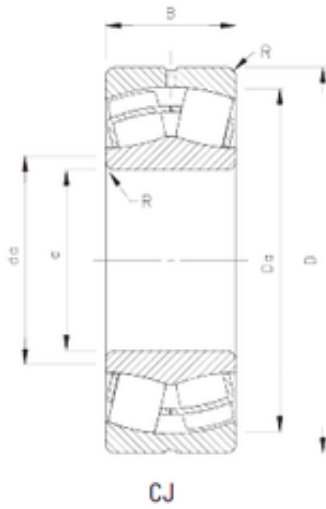

# JAPAN IMPORTED BEARINGS CO., LTD

50 mm x 90 mm x 23 mm Timken 22210CJ  
spherical roller bearings

Bearing No. 22210CJ

Size	50x90x23 mm
Bore Diameter	50 mm
Outer Diameter	90 mm
Width	23 mm
d	50 mm
D	90 mm
B	23 mm
C	23 mm
R	1 mm
Da	82 mm
da	59 mm

22210CJ Bearing 2D drawings and 3D CAD models