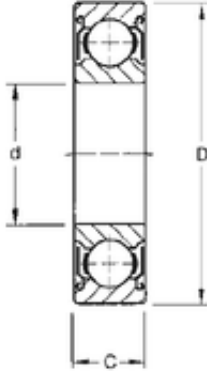

## JAPAN IMPORTED BEARINGS CO., LTD

45 mm x 85 mm x 19 mm Timken 209KDD  
deep groove ball bearings

Bearing No. 209KDD

Size	45x85x19 mm
Bore Diameter	45 mm
Outer Diameter	85 mm
Width	19 mm
d	45 mm
D	85 mm
B	19 mm
C	19 mm
Weight	0,426 Kg
Basic dynamic load rating (C)	36,3 kN

209KDD Bearing 2D drawings and 3D CAD models