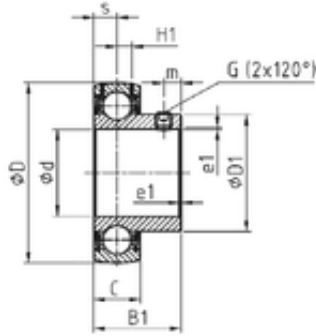

## SNR US209 deep groove ball bearings

Bearing No. US209

Size	45x85x19 mm
Bore Diameter	45 mm
Outer Diameter	85 mm
Width	19 mm
d	45 mm
D	85 mm
B1	41,2 mm
C	19 mm
e	1,1 mm
a	4 mm
m	8,2 mm
s	10,2 mm
D1	57,2 mm
H1	6,5 mm
Thread (G)	M8x1
Weight	0,65 Kg
Basic dynamic load rating (C)	31,85 kN

US209 Bearing 2D drawings and 3D CAD models