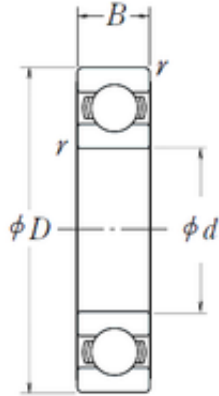

JAPAN IMPORTED BEARINGS CO., LTD

45 mm x 85 mm x 19 mm NSK 6209L11DDU
deep groove ball bearings

Bearing No. 6209L11DDU

Size	45x85x19 mm
Bore Diameter	45 mm
Outer Diameter	85 mm
Width	19 mm
d	45 mm
D	85 mm
B	19 mm
C	19 mm
r min.	1,1 mm
Basic dynamic load rating (C)	31,5 kN

6209L11DDU Bearing 2D drawings and 3D CAD models