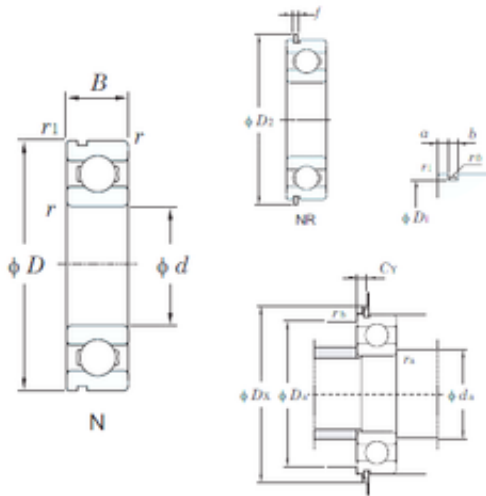

JAPAN IMPORTED BEARINGS CO., LTD

45 mm x 85 mm x 19 mm KOYO 6209NR deep groove ball bearings

Bearing No. 6209NR

6209NR Bearing 2D drawings and 3D CAD models

Size	45x85x19 mm
Bore Diameter	45 mm
Outer Diameter	85 mm
Width	19 mm
d	45 mm
D	85 mm
B	19 mm
C	19 mm
a	3,28 mm
b	2,05 mm
f	1,65 mm
r min.	1,1 mm
r0 max.	0,6 mm
r1 min.	0,5 mm
D1	81,81 mm
D2	91,6 mm
da min.	51,5 mm
Da max.	78,5 mm
Weight	0,407 Kg
Basic dynamic load rating (C)	32,7 kN
Basic static load rating (C0)	20,3 kN
(Grease) Lubrication Speed	7700 r/min
(Oil) Lubrication Speed	9200 r/min
Category	Single Row Ball Bearings
Inventory	0.0

JAPAN IMPORTED BEARINGS CO., LTD

Manufacturer Name	KOYO
Minimum Buy Quantity	N/A
Weight / Kilogram	0.448
Product Group	B00308
Enclosure	Open
Precision Class	ABEC 1 ISO P0
Maximum Capacity / Filling Slot	No
Rolling Element	Ball Bearing
Snap Ring	Yes
Internal Special Features	No
Cage Material	Steel
Internal Clearance	C0-Medium
Inch - Metric	Metric
Long Description	45MM Bore; 85MM Outside Diameter; 19MM Outer Race Width; Open; Ball Bearing; ABEC 1 ISO P0; No Filling Slot; Yes Snap Ring; No Internal Special Features; C0-Medium Internal Clearance; Steel Cage
Other Features	Deep Groove With Snap Ring
Category	Single Row Ball Bearing
UNSPSC	31171504
Harmonized Tariff Code	8482.10.50.68
Noun	Bearing
Keyword String	Ball
Manufacturer URL	http://www.koyousa.com
Weight / LBS	0.89728
Outside Diameter	3.346 Inch 85 Millimeter
Inner Race Width	0 Inch 0 Millimeter
Bore	1.772 Inch 45 Millimeter

JAPAN IMPORTED BEARINGS CO., LTD

Outer Race Width	0.748 Inch 19 Millimeter
Bearing No.	6209NR
r(min)	1.1
r1(min)	0.5
Cr	40.9
C0r	20.3
Cu	1.40
f0	14.0
Grease lub.	7700
Oil lub.	9200
D2(min)	91.6
f()0.05)	1.65
da(min)	51.5
Da(max)	78.5
Dx(min)	93
Cy(max)	4.67
ra(max)	1
rb(max)	0.5
(Refer.)Mass(kg)	0.407