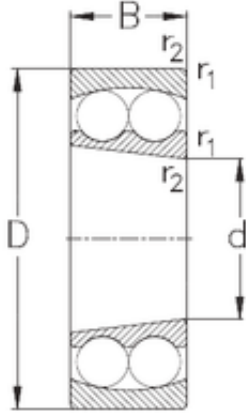

# JAPAN IMPORTED BEARINGS CO., LTD

45 mm x 85 mm x 19 mm NKE 1209-K self aligning ball bearings

Bearing No. 1209-K

Size	45x85x19 mm
Bore Diameter	45 mm
Outer Diameter	85 mm
Width	19 mm
d	45 mm
D	85 mm
B	19 mm
C	19 mm
r1 min.	1,1 mm
r2 min.	1,1 mm
Weight	0,46 Kg
Basic dynamic load rating (C)	23,5 kN
Basic static load rating (C0)	8,2 kN

1209-K Bearing 2D drawings and 3D CAD models