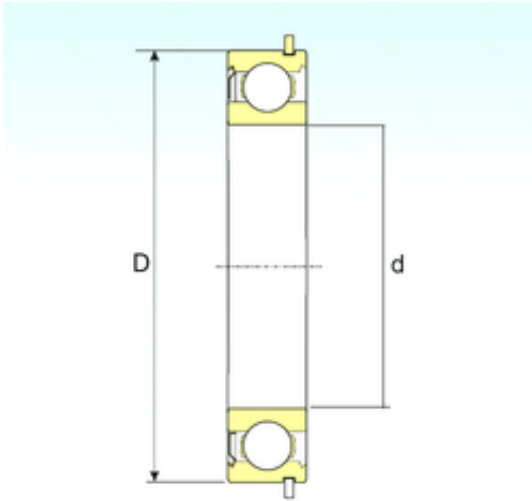

JAPAN IMPORTED BEARINGS CO., LTD

6308-ZNR Bearing 2D drawings and 3D CAD models

40 mm x 90 mm x 23 mm ISB 6308-ZNR deep groove ball bearings

Bearing No. 6308-ZNR

Size	40x90x23 mm
Bore Diameter	40 mm
Outer Diameter	90 mm
Width	23 mm
d	40 mm
D	90 mm
B	23 mm
C	23 mm
Weight	0,63 Kg
Basic dynamic load rating (C)	41,46 kN
Basic static load rating (C0)	23,52 kN