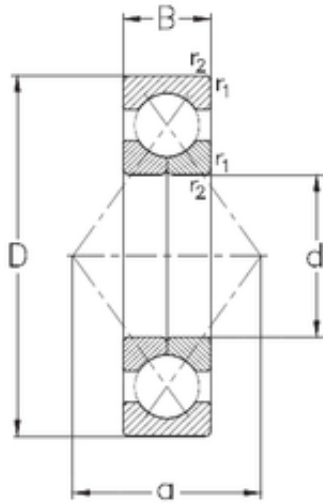

JAPAN IMPORTED BEARINGS CO., LTD

40 mm x 90 mm x 23 mm NKE QJ308-MPA
angular contact ball bearings

Bearing No. QJ308-MPA

Size	40x90x23 mm
Bore Diameter	40 mm
Outer Diameter	90 mm
Width	23 mm
d	40 mm
D	90 mm
B	23 mm
C	23 mm
a	46 mm
r1 min.	1,5 mm
r2 min.	1,5 mm
Weight	0,69 Kg
Basic dynamic load rating (C)	83 kN
Basic static load rating (C0)	64 kN

QJ308-MPA Bearing 2D drawings and 3D CAD models