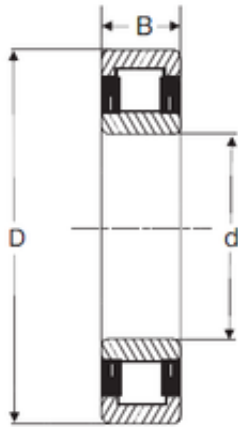

JAPAN IMPORTED BEARINGS CO., LTD

40 mm x 90 mm x 23 mm SIGMA NU 308
cylindrical roller bearings

Bearing No. NU 308

Size	40x90x23 mm
Bore Diameter	40 mm
Outer Diameter	90 mm
Width	23 mm
d	40 mm
D	90 mm
B	23 mm
C	23 mm

NU 308 Bearing 2D drawings and 3D CAD models