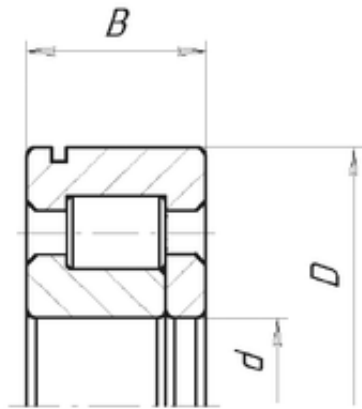

JAPAN IMPORTED BEARINGS CO., LTD

40 mm x 90 mm x 23 mm FAG 520550A
cylindrical roller bearings

Bearing No. 520550A

Size	40x90x23 mm
Bore Diameter	40 mm
Outer Diameter	90 mm
Width	23 mm
d	40 mm
D	90 mm
B	23 mm
C	23 mm

520550A Bearing 2D drawings and 3D CAD models