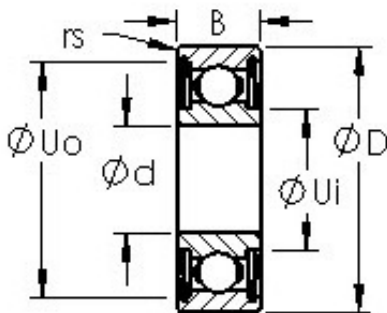

JAPAN IMPORTED BEARINGS CO., LTD

AST 6304ZZ deep groove ball bearings

Bearing No. 6304ZZ

Size	20x52x15 mm
Bore Diameter	20 mm
Outer Diameter	52 mm
Width	15 mm
Bearing Type	Shielded
Bore Dia (d)	20.0000
Outer Dia (D)	52.0000
Width (B)	15.0000
Radius (min) (rs)	1.100
Dynamic Load Rating (Cr)	15,900
Static Load Rating (Cor)	7,850
Max Speed (Grease) (X1000 RPM)	14
Max. Shaft Shoulder Dia. Inner (Ui)	30.0
Min. Housing Shoulder Dia., Outer (Uo)	45.400
Ball Qty	7
Ball Dia (Dw)	9.5250
Weight (g)	144.00
Precision	A1
Standard Clearance	C0
Material	52100 Chrome steel (or equivalent)

6304ZZ Bearing 2D drawings and 3D CAD models