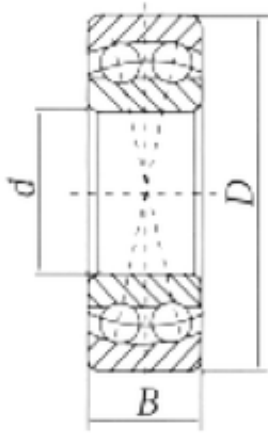

# JAPAN IMPORTED BEARINGS CO., LTD

20 mm x 52 mm x 15 mm Loyal 1304 self aligning ball bearings

Bearing No. 1304

Size	20x52x15 mm
Bore Diameter	20 mm
Outer Diameter	52 mm
Width	15 mm
d	20 mm
D	52 mm
B	15 mm
C	15 mm

1304 Bearing 2D drawings and 3D CAD models