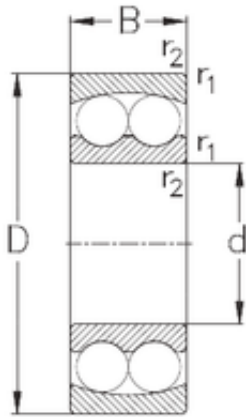

JAPAN IMPORTED BEARINGS CO., LTD

20 mm x 52 mm x 15 mm NKE 1304 self aligning ball bearings

Bearing No. 1304

Size	20x52x15 mm
Bore Diameter	20 mm
Outer Diameter	52 mm
Width	15 mm
d	20 mm
D	52 mm
B	15 mm
C	15 mm
r1 min.	1,1 mm
r2 min.	1,1 mm
Weight	0,17 Kg
Basic dynamic load rating (C)	14,3 kN
Basic static load rating (C0)	4 kN

1304 Bearing 2D drawings and 3D CAD models