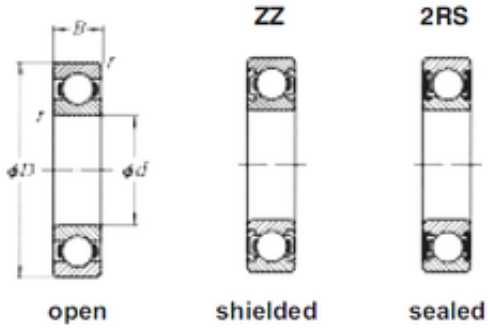

# JAPAN IMPORTED BEARINGS CO., LTD

20 mm x 52 mm x 15 mm Loyal 6304 deep groove ball bearings

Bearing No. 6304

Size	20x52x15 mm
Bore Diameter	20 mm
Outer Diameter	52 mm
Width	15 mm
d	20 mm
D	52 mm
B	15 mm
C	15 mm

6304 Bearing 2D drawings and 3D CAD models