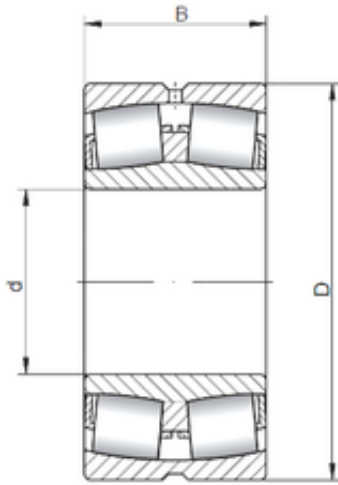

## JAPAN IMPORTED BEARINGS CO., LTD

130 mm x 210 mm x 64 mm Loyal 23126 CW33  
spherical roller bearings

Bearing No. 23126 CW33

Size	130x210x64 mm
Bore Diameter	130 mm
Outer Diameter	210 mm
Width	64 mm
d	130 mm
D	210 mm
B	64 mm
C	64 mm
Weight	8,55 Kg
Basic dynamic load rating (C)	489 kN
Basic static load rating (C0)	780 kN
(Grease) Lubrication Speed	1700 r/min

23126 CW33 Bearing 2D drawings and 3D CAD models