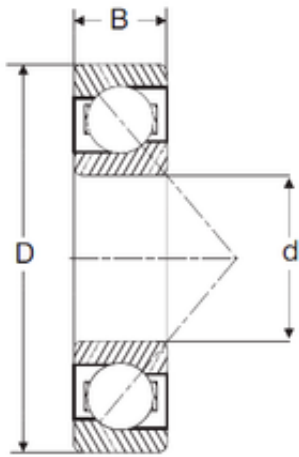

# JAPAN IMPORTED BEARINGS CO., LTD

120 mm x 215 mm x 40 mm SIGMA 7224-B  
angular contact ball bearings

Bearing No. 7224-B

Size	120x215x40 mm
Bore Diameter	120 mm
Outer Diameter	215 mm
Width	40 mm
d	120 mm
D	215 mm
B	40 mm
C	40 mm

7224-B Bearing 2D drawings and 3D CAD models