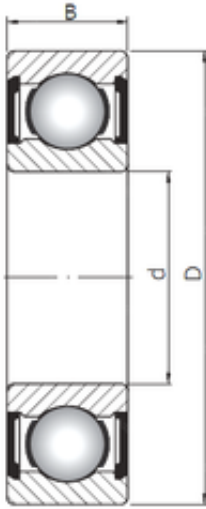

JAPAN IMPORTED BEARINGS CO., LTD

120 mm x 215 mm x 40 mm Loyal 6224 ZZ deep groove ball bearings

Bearing No. 6224 ZZ

Size	120x215x40 mm
Bore Diameter	120 mm
Outer Diameter	215 mm
Width	40 mm
d	120 mm
D	215 mm
B	40 mm
C	40 mm
Weight	5,15 Kg
Basic dynamic load rating (C)	155 kN
Basic static load rating (C0)	131 kN
(Grease) Lubrication Speed	2900 r/min

6224 ZZ Bearing 2D drawings and 3D CAD models