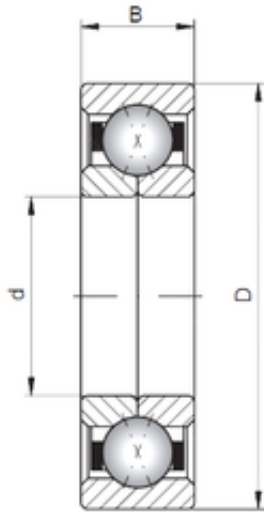

JAPAN IMPORTED BEARINGS CO., LTD

Loyal QJ224 angular contact ball bearings

Bearing No. QJ224

Size	120x215x40 mm
Bore Diameter	120 mm
Outer Diameter	215 mm
Width	40 mm
d	120 mm
D	215 mm
B1	40 mm
C	40 mm
Weight	6,95 Kg
Basic dynamic load rating (C)	286 kN
Basic static load rating (C0)	340 kN
(Grease) Lubrication Speed	2200 r/min

QJ224 Bearing 2D drawings and 3D CAD models