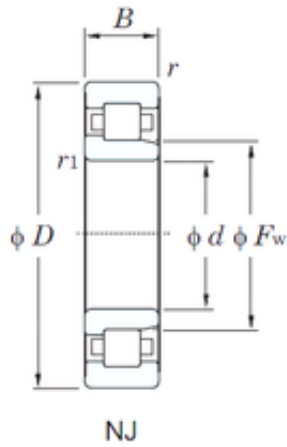

JAPAN IMPORTED BEARINGS CO., LTD

120 mm x 215 mm x 40 mm KOYO NJ224
cylindrical roller bearings

Bearing No. NJ224

Size	120x215x40 mm
Bore Diameter	120 mm
Outer Diameter	215 mm
Width	40 mm
d	120 mm
Fw	143.5 mm
D	215 mm
B	40 mm
C	40 mm
r min.	2.1 mm
r1 min.	2.1 mm
Weight	5.65 Kg
Basic dynamic load rating (C)	260 kN
Basic static load rating (C0)	318 kN
(Grease) Lubrication Speed	2900 r/min

NJ224 Bearing 2D drawings and 3D CAD models