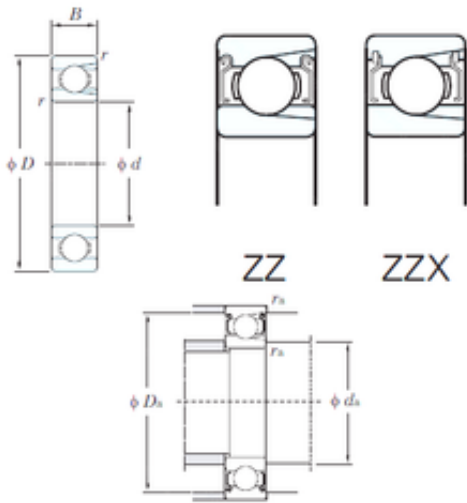

JAPAN IMPORTED BEARINGS CO., LTD

90 mm x 160 mm x 30 mm KOYO M6218ZZX
deep groove ball bearings

Bearing No. M6218ZZX

Size	90x160x30 mm
Bore Diameter	90 mm
Outer Diameter	160 mm
Width	30 mm
d	90 mm
D	160 mm
B	30 mm
C	30 mm
r min.	2 mm
da min.	99 mm
da max	105 mm
Da max.	151 mm
ra max.	2 mm
Weight	2.22 Kg
Basic dynamic load rating (C)	107 kN
Basic static load rating (C0)	107 kN
(Grease) Lubrication Speed	3900 r/min

M6218ZZX Bearing 2D drawings and 3D CAD models