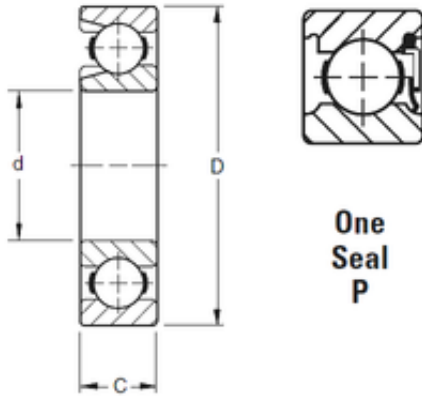

JAPAN IMPORTED BEARINGS CO., LTD

90 mm x 160 mm x 30 mm Timken 218WNP
deep groove ball bearings

Bearing No. 218WNP

Size	90x160x30 mm
Bore Diameter	90 mm
Outer Diameter	160 mm
Width	30 mm
d	90 mm
D	160 mm
B	30 mm
C	30 mm
Weight	2,493 Kg
Basic dynamic load rating (C)	149 kN

218WNP Bearing 2D drawings and 3D CAD models