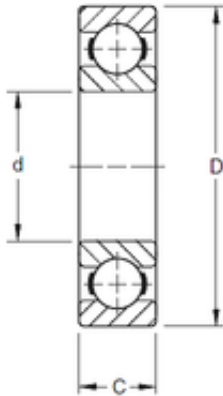

JAPAN IMPORTED BEARINGS CO., LTD

60 mm x 110 mm x 22 mm Timken 212K deep groove ball bearings

Bearing No. 212K

Size	60x110x22 mm
Bore Diameter	60 mm
Outer Diameter	110 mm
Width	22 mm
d	60 mm
D	110 mm
B	22 mm
C	22 mm
Weight	0,807 Kg
Basic dynamic load rating (C)	62,1 kN

212K Bearing 2D drawings and 3D CAD models